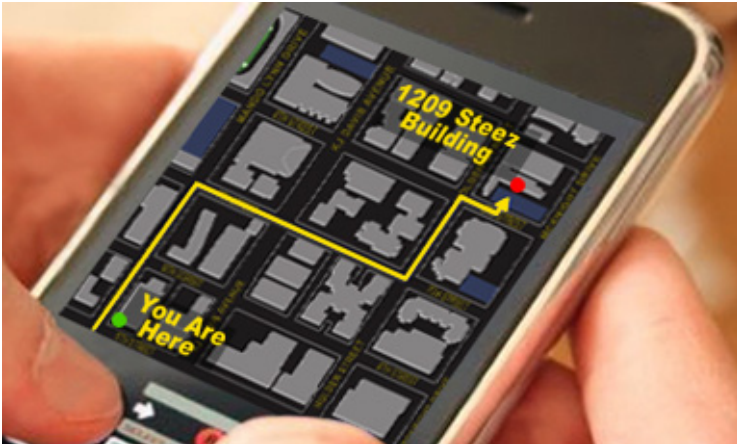

Wayfinding for All Mobile Applications

- Cross-platform for the most popular mobile operating systems:

- **H2T's** proprietary data-driven algorithm calculates the fastest, or preferred route, on request.
- A revision made to the Back Office data-base applies to all platforms ensuring the most up-to-date information is presented instantly.
- Generate an unlimited number of directions, indoor and outdoor, from any starting point to any destination.
- ADA/508 Compliance compatible.